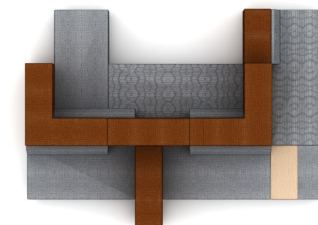

T300188-0

Footprint: 10' x 7'

List Price: \$15,921.00

NOTE: THIS SPECIFICATION IS FOR BUDGET PURPOSES. LIST PRICE CAN VARY BASED ON MATERIAL AND OPTION SELECTIONS.

Qty	Part Number	Description	List	Ext. List
1	CP-2	Tangent 4x4x0.125 Clamp Plate	\$9.00	\$9.00
1	TN-1122WS	Tangent 22x11x30 Straight Wall - Short	\$723.00	\$723.00
1	TN-1133WS	Tangent 33x11x30 Straight Wall - Short	\$1,257.00	\$1,257.00
1	TN-1133WT	Tangent 33x11x41 Straight Wall - Tall	\$1,410.00	\$1,410.00
1	TN-2211LT	Tangent 11x22x5 Layover Table	\$607.00	\$607.00
1	TN-2222B	Tangent 22x22x18 Bench	\$759.00	\$759.00
3	TN-2244B	Tangent 44x22x18 Bench	\$1,179.00	\$3,537.00
2	TN-2255B	Tangent 55x22x18 Bench	\$1,348.00	\$2,696.00
2	TN-22C	Tangent 22x4x12 Cushion	\$248.00	\$496.00
2	TN-3333CWT	Tangent 33x33x41 Corner Wall - Tall	\$1,798.00	\$3,596.00
1	TN-33C	Tangent 33x4x12 Cushion	\$277.00	\$277.00
2	TN-33C	Tangent 33x4x12 Cushion	\$277.00	\$554.00