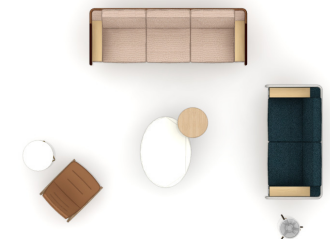

T300208

Footprint: 15' x 12'

List Price: \$25,401.00

NOTE: THIS SPECIFICATION IS FOR BUDGET PURPOSES. LIST PRICE CAN VARY BASED ON MATERIAL AND OPTION SELECTIONS.

Qty	Part Number	Description	List	Ext. List
1	RO-4230OV15H	Roo 42x30x15 Oval Coffee Table	\$4,331.00	\$4,331.00
1	RO-29PS	Roo, Planter Stand, 17.5x17.5x29	\$978.00	\$978.00
1	RO-18RD20H	Roo 18x18x20 Round End Table	\$992.00	\$992.00
1	MV-18RD20H	Maive, 18x18x20 End Table	\$1,143.00	\$1,143.00
1	F81046	Mention, 23.5 x 29.75 x 33.25 Midback Lounge Armless	\$2,708.00	\$2,708.00
1	82243FL	Heya 93x34x33.5 Sofa With Arms And Low Back Surround, Wood Trim Rail	\$8,697.00	\$8,697.00
1	82242FL	Heya 67x34x33.5 Loveseat With Arms And Low Back Surround, Wood Trim Rail	\$6,552.00	\$6,552.00
			Total	\$25,401.00