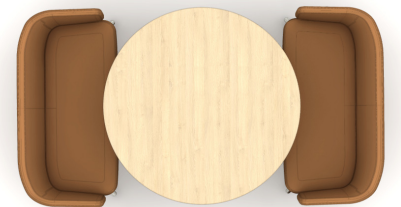

T300212

Footprint: 4' x 7'

carolina
an OFS company

#	Qty	Company	Catalogue	Part Number	Description
1	2	OFS	OST	92032	Kasura Dining Chair Double, 48.75x24.5x30.75
2	1	OFS	IMC	CC-M20TC	Intermix 20x20x28.75, 20" Tapered Base, Laminate
3	1	OFS	IMC	CC-P4848RT	Intermix 48x48x1 Round Top