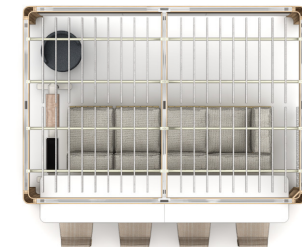

T300254

Footprint: 12' x 10'

List Price: \$57,629.00

NOTE: THIS SPECIFICATION IS FOR BUDGET PURPOSES. LIST PRICE

Qty	Part Number	Description	List	Ext. List
4	9557B	Elide 18x19x42 Armless Barstool	\$2,182.00	\$8,728.00
1	A-48S	Agile, Starter Unit, 51x18x26.75	\$1,496.00	\$1,496.00
2	A-MEC	Agile, Modular End Cap	\$190.00	\$380.00
1	A-PB18	Agile, Planter Box, 18x6.25x5.376	\$543.00	\$543.00
1	A-SC18	Agile, Perch Pad	\$189.00	\$189.00
1	F49358	Boost, Round Ottoman w/Back Small, 20.25 x 20.25 x 22.25	\$906.00	\$906.00
3	HN-2434C	Hinchada 24x34x24 Chaise Cushion	\$2,443.00	\$7,329.00
3	HN-3424WP	Hinchada 34x24x4 Slatted Platform	\$966.00	\$2,898.00
1	HN-3434CR	Hinchada 34x34x24 Right Facing Corner Cushion	\$3,753.00	\$3,753.00
1	HN-3434WP	Hinchada 34x34x4 Slatted Platform	\$1,119.00	\$1,119.00
1	OB-12624RT	125.9375x24x1.125 Rectangle Worksurfaces ,Obeya	\$935.00	\$935.00
1	OB-126SWRK	126" Split Wall Rail Kit	\$3,416.00	\$3,416.00
1	OB-126WSRK	126" Table Wall Rail Kits	\$1,953.00	\$1,953.00
1	OB-42CKP	Static Panel Curtains - 42" x 2" x 9"	\$2,601.00	\$2,601.00
2	OB-84BMK	84" Beam Kit	\$1,678.00	\$3,356.00
1	OB-84RBRK	84" Center Roof Beam Kits	\$1,752.00	\$1,752.00
4	OB-CMT	Ceiling Modules, 42" x 68.1875" x 5.1875" -- Use on 3X3 with an OB-126RBRK and 3X2 with an OB-84RBRK	\$1,407.00	\$5,628.00
1	OB-CP	Corner Post	\$1,951.00	\$1,951.00
1	OB-CP	Corner Post	\$1,951.00	\$1,951.00
1	OB-CP	Corner Post	\$1,951.00	\$1,951.00
1	OB-CP	Corner Post	\$1,951.00	\$1,951.00
1	OB-PPS	Post Power Sleeve - Veneer/HPL Face	\$371.00	\$371.00
3	OB-SWPC	42" Split Wall Panel - Cork	\$393.00	\$1,179.00
3	OB-SWPMB	42" Split Wall Panel - Marker Board	\$431.00	\$1,293.00