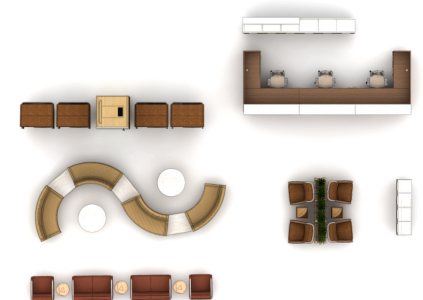

T300259

Footprint: 42' x 31'

carolina
an OFS company

#	Qty	Company	Catalogue	Part Number	Description
1	1	OFS	OST	115058	Cali, 19.25x19x37.25, Bar Stool
2	3	OFS	OST	3615E	Genus, High Back, Elastomer Back & Upholstered Seat
3	4	Carolina	CSO	460-OA-MT	Ansel, Lounge Chair, 30W x 33.75D x 31.75H, Low Back, Open Arm, 4 Leg Base - Multiple Textiles
4	2	Carolina	CSO	5110-30I-LT	Basil 30 Deg Left Inside Wedge End Table
5	1	Carolina	CSO	5110-30I-RT	Basil 30 Deg Right Inside Wedge End Table
6	2	Carolina	CSO	5110-60I	Basil 60 Deg Inside Wedge Loveseat
7	2	Carolina	CSO	5110-60O	Basil 60 Deg Outside Wedge Loveseat
8	2	Carolina	CSO	680-1	Evergreen Lounge Chair 30x33x30
9	2	Carolina	CSO	680-2	Evergreen Lounge Loveseat 53x33x30
10	2	Carolina	CSO	810-36RDT-20	X&O Tables 36x36x20 Tapered, Cylinder Table
11	4	OFS	OST	82341U-C	Heya 43x33.5x66.5 Lounge Chair Armless w/ Full Surround, Single Console & Canopy, Upholstered Trim Rail
12	3	OFS	IMC	CC-M0872WS	Intermix 72x8x1 Wall Shelf
13	2	OFS	ELM	EL-1620MP	Element 15.625x20 Mobile Pedestal
14	2	OFS	ELM	EL-3120MFC	Element 31.25x19.625 Lateral File Pedestal
15	1	OFS	ELM	EL-T72T48	Element 216x82.3125 Triple Desk w/ Returns
16	4	Carolina	CMM	MM-181829HBCD	Mile Marker, 18x18.25x29 Single Wall Hanging Base Cabinet with Door
17	6	Carolina	CMM	MM-241833BSCFD	Mile Marker, 24x18.25x33 Single Sink Cabinet with Full Door
18	1	Carolina	CMM	MM-633BF	Mile Marker, 6x2x33 Base Filler
19	1	Carolina	CMM	MM-7218TS	Mile Marker, 72x18.5x1 Solid Surface Worksurface
20	1	Carolina	CMM	MM-7218TWBS	Mile Marker, 72x18.5x5 Solid Surface Worksurface with Backsplash
21	1	Carolina	CMM	MM-7518TWBS	Mile Marker, 75x18.5x5 Solid Surface Worksurface with Backsplash
22	1	OFS	OBY	OB-8434PB	Obeya, Planter Box - 84" x 14" x 34"
23	2	OFS	OCC	PZ-141420F	Puzzle 14x14x20 End Table Frame
24	2	OFS	OCC	PZ-1414TR	Puzzle 13.75x13.75x1.125 Tray
25	1	OFS	ROM	R-PHONE-BOOTH-LIGHT-D	Room, Phone Booth, Light
26	3	OFS	OCC	RO-16RD20H	Roo 16x16x20 Round End Table