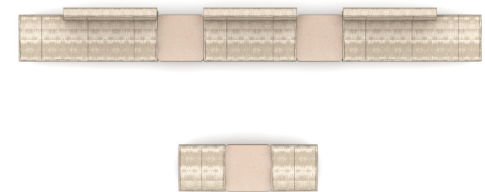

T300272

Footprint: 20' x 8'

List Price: \$16,324.00

NOTE: THIS SPECIFICATION IS FOR BUDGET PURPOSES. LIST PRICE

Qty	Part Number	Description	List	Ext. List
1	7003M-LB	Retrospect Modular Lounge, Sofa Bench w/1 Loveseat Back	\$2,910.00	\$2,910.00
1	7003M-LB	Retrospect Modular Lounge, Sofa Bench w/1 Loveseat Back	\$2,910.00	\$2,910.00
1	7002M-LB	Retrospect Modular Lounge, Loveseat Bench w/1 Loveseat Back	\$2,534.00	\$2,534.00
3	7001M-M	Retrospect Modular Lounge, Middle Table	\$1,904.00	\$5,712.00
1	7001M	Retrospect Modular Lounge, Single Bench	\$1,129.00	\$1,129.00
1	7001M	Retrospect Modular Lounge, Single Bench	\$1,129.00	\$1,129.00
			Total	\$16,324.00