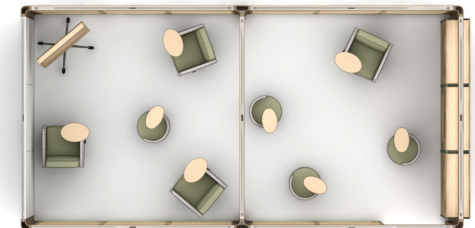

Return to Work Zone 4

Footprint: 23' x 12'

List Price: \$99,389.00

NOTE: THIS SPECIFICATION IS FOR BUDGET PURPOSES. LIST PRICE

# Return to Work Zone 4

Qty	Part Number	Description	List	Ext. List
1	A3768MB	Applause 37.25x22.25x68 Markerboard	\$2,339.00	\$2,339.00
4	F49358	Boost, Round Ottoman w/Back Small, 20.25 x 20.25 x 22.25	\$1,961.00	\$7,844.00
4	F78047-MAA	Coact, Club Chair, Low back Double Arm	\$2,696.00	\$10,784.00
1	OB-126BMK	126" Beam Kit	\$2,420.00	\$2,420.00
3	OB-126BMK	126" Beam Kit	\$2,420.00	\$7,260.00
2	OB-126BMK	126" Beam Kit	\$2,420.00	\$4,840.00
1	OB-126FWRK	126" Full Wall Rail Kit	\$1,384.00	\$1,384.00
1	OB-CP	Corner Post	\$2,673.00	\$2,673.00
1	OB-CP	Corner Post	\$2,673.00	\$2,673.00
1	OB-CP	Corner Post	\$2,673.00	\$2,673.00
1	OB-CP	Corner Post	\$2,673.00	\$2,673.00
10	OB-FRWPA	42" Framed Split Infill Wall Panel - Acrylic	\$2,286.00	\$22,860.00
1	OB-FRWPA	42" Framed Split Infill Wall Panel - Acrylic	\$2,286.00	\$2,286.00
3	OB-FWPMB	42" Full Wall Panel - Marker Board	\$712.00	\$2,136.00
2	OB-TP	T Post	\$3,779.00	\$7,558.00
4	V-16WS	Vide, 15.875x15.25x2.25, Wood Storage Shelf	\$356.00	\$1,424.00
5	V-30WS	Vide, 29.875x15.25x2.25, Wood Storage Shelf	\$443.00	\$2,215.00
6	V-40WS	Vide, 39.875x15.25x2.25, Wood Storage Shelf	\$508.00	\$3,048.00
3	V-42BSC	Vide, 42x15x15.75, Base Storage Frame with Cabinet	\$1,099.00	\$3,297.00
9	V-42FS	Vide, 42x15x13, Full Height Stackable Storage Frame	\$426.00	\$3,834.00
9	V-42HS	Vide, 42x15x6.5, Half Height Stackable Storage Frame	\$352.00	\$3,168.00