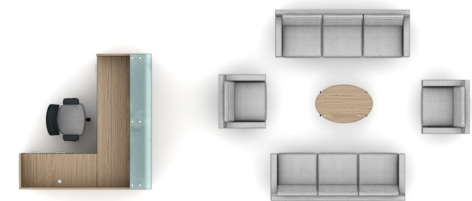

---

T300318

Footprint: 23' x 10'

List Price: \$29,788.00

NOTE: THIS SPECIFICATION IS FOR BUDGET PURPOSES. LIST PRICE CAN VARY BASED ON MATERIAL AND OPTION SELECTIONS.

| Qty | Part Number  | Description  | List         | Ext. List          |
|-----|--------------|--|--------------|--------------------|
| 1   | 3615T        | Genus, High Back, Impression Back & Upholstered Seat | \$1,045.00   | \$1,045.00         |
| 2   | 83041        | Rowen Lounge w/ Arms, 33.5x29.75x28.75               | \$2,163.00   | \$4,326.00         |
| 2   | 83043        | Rowen Sofa w/ Arms, 84x29.75x28.75                   | \$3,803.00   | \$7,606.00         |
| 1   | EL-1628MBFC  | Element 15.625x27.625 BBF Desk Pedestal              | \$1,766.00   | \$1,766.00         |
| 1   | EL-3120MCP/D | Element 31.25x19.625 CPU Pedestal w/ Doors           | \$2,308.00   | \$2,308.00         |
| 1   | EL-T84RL48   | Element 84x82.3125 Right L                           | \$10,973.00  | \$10,973.00        |
| 1   | FT1144       | Element 81.5x9.6875 Interior Tackboard               | \$550.00     | \$550.00           |
| 1   | RO-3624OV15H | Roo 36x24x15 Oval Coffee Table                       | \$1,214.00   | \$1,214.00         |
|     |              |  | <b>Total</b> | <b>\$29,788.00</b> |