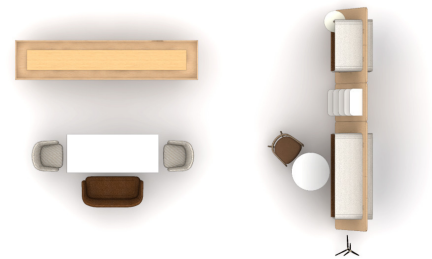

# T300394

Footprint: 23' x 17'

**carolina**  
an OFS company

#	Qty	Company	Catalogue	Part Number	Description
1	1	OFS	OST	115037	Cali, 22x22.5x30, Guest Chair
2	1	OFS	OST	89-3075S5	LeanTo, 30" x 28.625" x 75.25", In-Line Bookcase Shelf Unit, 5 fixed shelves
3	1	OFS	OST	89041	LeanTo, 40.5x31.25x67, SINGLE, w/ laminate base and unfinished outer back panel
4	1	OFS	OST	89042	LeanTo, 67x31.25x67, DOUBLE, w/ laminate base and unfinished outer back panel
5	1	OFS	OST	89TR	LeanTo, 17x17x1, Tablet Round
6	2	OFS	OST	92051	Kasura Counter Stool Single, 24.5x24.5x35.75
7	1	OFS	OST	92052	Kasura Counter Stool Double, 48.75x24.5x35.75
8	1	OFS	N20	DT-T30RNDT	Nineteen20 30" Round Top Table, TFL or HPL top w/2mm PP EDGE or HPL w/Urethane Edge
9	1	OFS	N20	DT-T7230RDT	Nineteen20 72"W x 30"D Rectangular Top Table, TFL or HPL top w/2mm PP EDGE or HPL w/Urethane Edge
10	1	OFS	RIF	RF-14431SHB	Riff Shuffleboard 6 legs 144x31x31
11	1	OFS	OCC	RO-2267CR	Roo, Coat Rack, 22x22x66.5