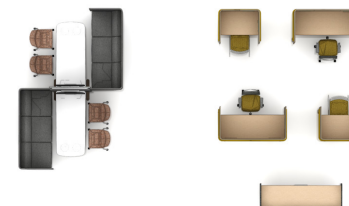

T300405

Footprint: 29' x 17'

List Price: \$63,185.00

NOTE: THIS SPECIFICATION IS FOR BUDGET PURPOSES. LIST PRICE

| Qty | Part Number | Description | List | Ext. List |
|-----|-------------|---|------------|-------------|
| 2 | 38011 | Genus, High Density Stacker, 1/carton | \$306.00 | \$612.00 |
| 2 | 82-4253WS | Heya, 42.75x34.5x53, Single Workstation | \$4,937.00 | \$9,874.00 |
| 2 | 82-6961WS | Heya, 69x34.5x61, Double Workstation | \$7,061.00 | \$14,122.00 |
| 1 | 82-8233SLBS | Heya, 82.75x25.5x33, Open Shelf/Long Box Drawer/Open Shelf Credenza | \$6,604.00 | \$6,604.00 |
| 2 | 82143U | Heya 81.25x33.5x53 Sofa Armless w/ Full Surround, Upholstered Trim Rail | \$9,510.00 | \$19,020.00 |
| 1 | 82DS4169UU | Heya 41x28.5/21.5x69.5 Upholstered/Upholstered Media Screen | \$5,021.00 | \$5,021.00 |
| 2 | 82T6630 | Heya 66x29.5x29 Desk Height Media Screen Table Top | \$1,732.00 | \$3,464.00 |
| 4 | 85038-M | Harpin 22.5x23x35.5 Mid Back, Upholstered, 4 Leg Steel Base | \$819.00 | \$3,276.00 |
| 2 | 88017 | Sladr, High Back Chair | \$596.00 | \$1,192.00 |