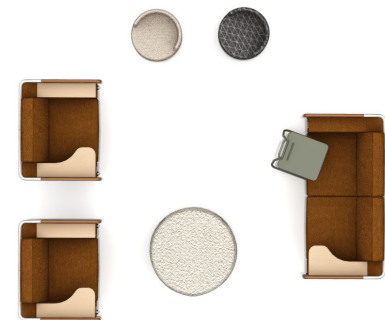

T300420

Footprint: 11' x 12'

List Price: \$34,046.00

NOTE: THIS SPECIFICATION IS FOR BUDGET PURPOSES. LIST PRICE

Qty	Part Number	Description	List	Ext. List
1	L-1726PT	Lotiv 17x20.25x30.875 Pull Up Table	\$980.00	\$980.00
2	82241UL	Heya 40.75x34x33.5 Lounge Chair w/Arms and Low Back Surround, Upholstered Trim Rail	\$8,218.00	\$16,436.00
1	82242UL	Heya 67x34x33.5 Loveseat With Arms And Low Back Surround, Upholstered Trim Rail	\$10,073.00	\$10,073.00
1	F49358	Boost, Round Ottoman w/Back Small, 20.25 x 20.25 x 22.25	\$2,109.00	\$2,109.00
1	F49358	Boost, Round Ottoman w/Back Small, 20.25 x 20.25 x 22.25	\$1,686.00	\$1,686.00
1	HN-36RD	Hinchada 36x36x18 Large Round Ottoman	\$2,762.00	\$2,762.00
			Total	\$34,046.00