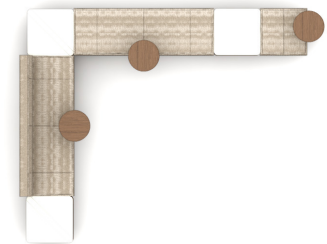

T300423

Footprint: 10' x 12'

List Price: \$14,937.00

NOTE: THIS SPECIFICATION IS FOR BUDGET PURPOSES. LIST PRICE

Qty	Part Number	Description	List	Ext. List
1	7003M-FB	Retrospect Modular Lounge, Sofa Bench w/1 Sofa Back	\$4,173.00	\$4,173.00
1	7003M	Retrospect Modular Lounge, Sofa Bench	\$2,774.00	\$2,774.00
1	7001M-M	Retrospect Modular Lounge, Middle Table	\$1,904.00	\$1,904.00
2	7001M-E	Retrospect Modular Lounge, End Table	\$2,092.00	\$4,184.00
1	7001M	Retrospect Modular Lounge, Single Bench	\$1,902.00	\$1,902.00