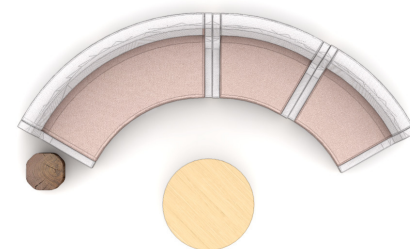

T300427

Footprint: 11' x 8'

List Price: \$11,279.00

NOTE: THIS SPECIFICATION IS FOR BUDGET PURPOSES. LIST PRICE

Qty	Part Number	Description	List	Ext. List
1	KS-30RD15H	Kosa 30x30x15 Round Coffee Table	\$1,165.00	\$1,165.00
1	DNR-20ET	Denro Solid Wood End Table, 20"H	\$1,193.00	\$1,193.00
1	5110-60I-MT	Basil 60 Deg Inside Wedge Loveseat - Multiple Textiles	\$3,793.00	\$3,793.00
2	5110-30I-MT	Basil 30 Deg Inside Wedge Chair - Multiple Textiles	\$2,564.00	\$5,128.00
			Total	\$11,279.00