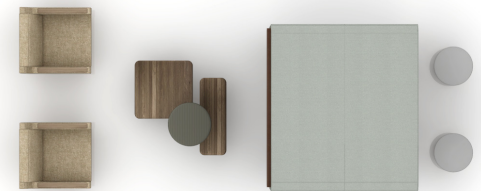

T300452

Footprint: 16' x 6'

List Price: \$41,470.00

NOTE: THIS SPECIFICATION IS FOR BUDGET PURPOSES. LIST PRICE

Qty	Part Number	Description	List	Ext. List
1	83-1132RT12	Rowen Tables, Rectangle 11"W x 32"D x 12"H	\$1,769.00	\$1,769.00
1	83-18RD20H	Rowen Tables, Round 18"W x 18"D x 20"H	\$1,275.00	\$1,275.00
1	83-24SQ12H	Rowen Tables, Square 24"W x 24"D x 12"H	\$2,352.00	\$2,352.00
2	89042	LeanTo, 67x31.25x67, DOUBLE, w/ laminate base and unfinished outer back panel	\$13,049.00	\$26,098.00
1	C202141	Dess 27x29x34 Lounge Chair with Arms	\$3,889.00	\$3,889.00
1	C202141	Dess 27x29x34 Lounge Chair with Arms	\$3,889.00	\$3,889.00
2	ST-G16RET	Strap 16x16x18 Round End Table, Back Painted Glass Top with Powder Coat Base	\$1,099.00	\$2,198.00
			<b>Total</b>	<b>\$41,470.00</b>