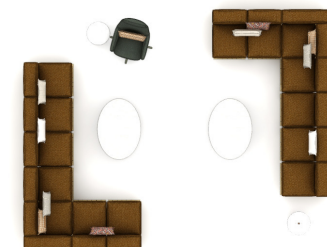

T300459

Footprint: 14' x 18'

List Price: \$84,288.00

NOTE: THIS SPECIFICATION IS FOR BUDGET PURPOSES. LIST PRICE CAN VARY BASED ON MATERIAL AND OPTION SELECTIONS.

Qty	Part Number	Description	List	Ext. List
1	TP-22X11	Throw Pillow 22 x 11	\$741.00	\$741.00
1	TP-22X11	Throw Pillow 22 x 11	\$365.00	\$365.00
1	TP-18X18	Throw Pillow 18 x 18	\$766.00	\$766.00
2	TP-18X18	Throw Pillow 18 x 18	\$907.00	\$1,814.00
2	TP-18X18	Throw Pillow 18 x 18	\$390.00	\$780.00
1	ST-16RETW	Strap, 16x16x18, Round End Table with Solid Ash Base	\$1,150.00	\$1,150.00
1	ST-16RETW	Strap, 16x16x18, Round End Table with Solid Ash Base	\$971.00	\$971.00
2	RO-4230OV15H	Roo 42x30x15 Oval Coffee Table	\$8,130.00	\$16,260.00
1	NSTP-1013524	Accessories Seating 22"W X 6"D X 11"H Standard Size ----- #TP-22X11 in above grade 18 Maharam Roam Bridal.	\$1,002.00	\$1,002.00
2	NSTP-1013428	Accessories Seating 18"W X 6"D X 18"H Standard Size ----- TP-18X18 in above grade 18 Maharam Roam Bridal.	\$1,026.00	\$2,052.00
2	NSTP-1013403	Accessories Seating 18"W X 6"D X 18"H Standard Size ----- TP-18X18 in above grade 18 Maharam Paisley Brocade Jujube.	\$1,947.00	\$3,894.00
2	HN-3434WP	Hinchada 34x34x4 Slatted Platform	\$1,195.00	\$2,390.00
2	HN-3434CL	Hinchada 34x34x24 Left Facing Corner Cushion	\$3,529.00	\$7,058.00
12	HN-3424WP	Hinchada 34x24x4 Slatted Platform	\$1,032.00	\$12,384.00
12	HN-2434C	Hinchada 24x34x24 Chaise Cushion	\$2,346.00	\$28,152.00
1	92117	Kasura Chair, 30.5x32.5x43.5, Swivel High Back Lounge	\$4,509.00	\$4,509.00
			Total	\$84,288.00