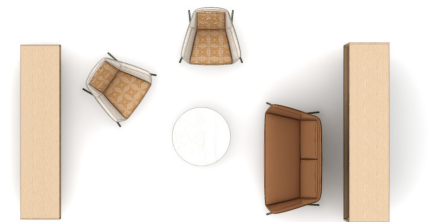

T300462

Footprint: 16' x 9'

List Price: \$34,270.00

NOTE: THIS SPECIFICATION IS FOR BUDGET PURPOSES. LIST PRICE CAN VARY BASED ON MATERIAL AND OPTION SELECTIONS.

Qty	Part Number	Description	List	Ext. List
1	MV-30R17H	Maive, 30x30x17 Coffee Table	\$7,041.00	\$7,041.00
1	83-9026DSD	Rowen, Door Storage/Open Storage/Door Storage Credenza 89.5x20x26	\$5,455.00	\$5,455.00
1	83-9020BC222	Rowen, Bookcase 30"-30"-30" Storage Sections	\$11,295.00	\$11,295.00
1	110042	Sofy, 58.5x29.75x33, Lounge Lowback 2-Seat, Multiple Textiles	\$4,841.00	\$4,841.00
2	110041	Sofy, 33x29.75x32.5x, Lounge Lowback Chair, Multiple Textiles	\$2,819.00	\$5,638.00