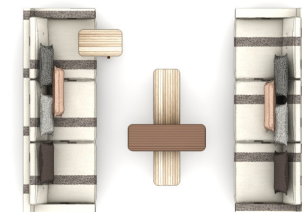

T300463

Footprint: 10' x 7'

List Price: \$32,168.00

NOTE: THIS SPECIFICATION IS FOR BUDGET PURPOSES. LIST PRICE CAN VARY BASED ON MATERIAL AND OPTION SELECTIONS.

Qty	Part Number	Description	List	Ext. List
2	TP-22X11	Throw Pillow 22 x 11	\$318.00	\$636.00
1	TP-18X18	Throw Pillow 18 x 18	\$267.00	\$267.00
2	TP-18X18	Throw Pillow 18 x 18	\$484.00	\$968.00
3	NSTP-1013403	Accessories Seating 18"W X 6"D X 18"H Standard Size ----- TP-18X18 in above grade 18 Maharam Paisley Brocade Jujube.	\$1,947.00	\$5,841.00
2	83043	Rowen Sofa w/ Arms, 84x29.75x28.75	\$9,896.00	\$19,792.00
1	83-1148RT16	Rowen Tables, Rectangle 11"W x 48"D x 16"H	\$1,943.00	\$1,943.00
1	83-1132RT20	Rowen Tables, Rectangle 11"W x 32"D x 20"H	\$1,253.00	\$1,253.00
1	83-1118RT25H	Rowen Pull Up Table, 11x18x25, T Base	\$1,468.00	\$1,468.00
			Total	\$32,168.00