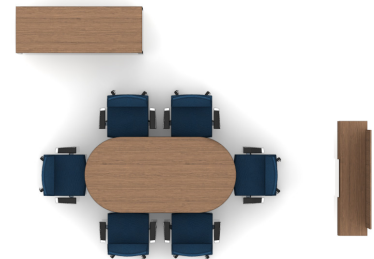

T400005

Footprint: 14' x 10'

List Price: \$10,199.00

NOTE: THIS SPECIFICATION IS FOR BUDGET PURPOSES. LIST PRICE CAN VARY BASED ON MATERIAL AND OPTION SELECTIONS.

Qty	Part Number	Description	List	Ext. List
6	3507	Revel, Mid Back	\$813.00	\$4,878.00
2	CC-M21PBT	Intermix 21x5x28.75 Panel Base with Aluminum End Caps	\$826.00	\$1,652.00
1	CC-M4246MP	Intermix 46x0.75x42 Media Panel	\$551.00	\$551.00
1	CC-M5410SB3W3	Intermix 54.375x13.75x10 Wall Storage with 2 Sliding Doors 3 Sections	\$844.00	\$844.00
1	CC-M6029BC	Intermix 60x22x29 Buffet Shelf Credenza	\$1,476.00	\$1,476.00
1	CC-P7236AT	Intermix 72x36x1.125 Racetrack Top	\$798.00	\$798.00