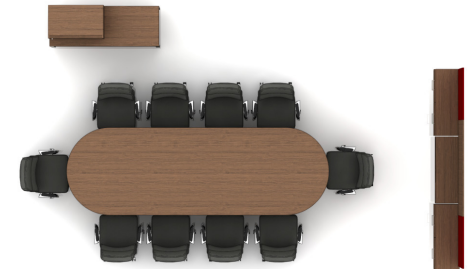

T400007

Footprint: 20' x 12'

List Price: \$24,643.00

NOTE: THIS SPECIFICATION IS FOR BUDGET PURPOSES. LIST PRICE CAN VARY BASED ON MATERIAL AND OPTION SELECTIONS.

Qty	Part Number	Description	List	Ext. List
10	4510	Repose, High Back, Fixed Cantilever Arms	\$1,059.00	\$10,590.00
3	CC-M24EB	Intermix 24x6x28.75 Ellipse Base	\$1,923.00	\$5,769.00
1	CC-M3015FS4	Intermix 30x18x15 Floor Storage with 2 Sliding Doors 2 Sections	\$738.00	\$738.00
1	CC-M3710SB1W2	Intermix 36.5x13x10 Wall Storage No Doors 2 Sections	\$537.00	\$537.00
2	CC-M3710SB2W2	Intermix 36.5x13.75x10 Wall Storage with 2 Box Drawers	\$738.00	\$1,476.00
1	CC-M42108MPM	Intermix 108x0.75x42 Media Panel with Markerboards Right & Left	\$1,774.00	\$1,774.00
1	CC-M6029BC	Intermix 60x22x29 Buffet Shelf Credenza	\$1,476.00	\$1,476.00
1	CC-P14448AT	Intermix 144x48x1.125 Racetrack Top	\$2,283.00	\$2,283.00
			Total	\$24,643.00