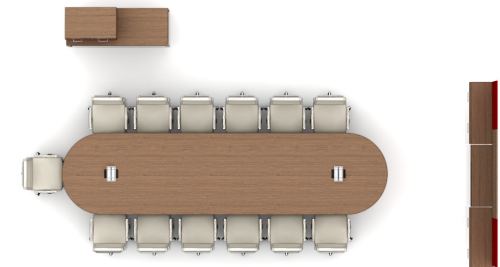

T400008

Footprint: 23' x 13'

List Price: \$33,400.00

NOTE: THIS SPECIFICATION IS FOR BUDGET PURPOSES. LIST PRICE CAN VARY BASED ON MATERIAL AND OPTION SELECTIONS.

Qty	Part Number	Description	List	Ext. List
1	CC-M15229PBTK	Intermix 152x29x28.75 Panel Pedestal Base with Aluminum End Caps for 192" Tops	\$4,606.00	\$4,606.00
1	CC-M3015FS5	Intermix 30x18.75x15 Floor Storage with 2 File Drawers	\$719.00	\$719.00
1	CC-M3710SB1W2	Intermix 36.5x13x10 Wall Storage No Doors 2 Sections	\$537.00	\$537.00
2	CC-M3710SB2W2	Intermix 36.5x13.75x10 Wall Storage with 2 Box Drawers	\$738.00	\$1,476.00
1	CC-M42108MPM	Intermix 108x0.75x42 Media Panel with Markerboards Right & Left	\$1,774.00	\$1,774.00
1	CC-M6029BC	Intermix 60x22x29 Buffet Shelf Credenza	\$1,476.00	\$1,476.00
1	CC-P19248AT	Intermix 192x48x1.125 Racetrack Top	\$3,111.00	\$3,111.00
13	F12417	Sleek High Back 19.25 x 25.5 x 44.5/47.25	\$1,131.00	\$14,703.00
2	PS-38	Power Supply, (silver) Six 12 Amp Power Outlets, Two RJ-45 Cat6 Data Jacks, One HDMI Port, One VGA Port, One Mini Stero, 10' Power Cord	\$2,414.00	\$4,828.00
1	PS-77	Black Power Supply (6) 12 amp outlets	\$170.00	\$170.00
			Total	\$33,400.00