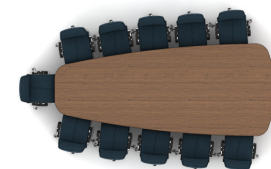

T400011

Footprint: 20' x 14'

List Price: \$24,604.00

NOTE: THIS SPECIFICATION IS FOR BUDGET PURPOSES. LIST PRICE CAN VARY BASED ON MATERIAL AND OPTION SELECTIONS.

Qty	Part Number	Description	List	Ext. List
11	7110	HB, High Back, Uph. Back	\$1,284.00	\$14,124.00
1	CC-M10433TPBK	Intermix 104x33x28.75 Panel Pedestal Base for 144" Tops	\$3,700.00	\$3,700.00
1	CC-M3015FS4	Intermix 30x18x15 Floor Storage with 2 Sliding Doors 2 Sections	\$738.00	\$738.00
1	CC-M42108MPM	Intermix 108x0.75x42 Media Panel with Markerboards Right & Left	\$1,774.00	\$1,774.00
1	CC-M6029BC	Intermix 60x22x29 Buffet Shelf Credenza	\$1,476.00	\$1,476.00
1	CC-P14460TT	Intermix 144x59.5x1.125 Tapered Top	\$2,792.00	\$2,792.00