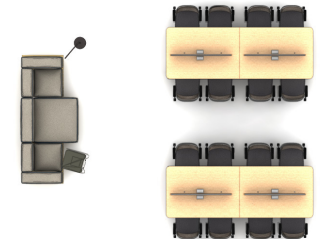

T400022

Footprint: 20' x 16'

List Price: \$34,582.00

NOTE: THIS SPECIFICATION IS FOR BUDGET PURPOSES. LIST PRICE

T400022

Qty	Part Number	Description	List	Ext. List
1	TL-S26F	Preview, Floor Unit With Free Standing Base	\$800.00	\$800.00
8	PS-62W	White power supply (2) 15 amp outlets (2) 2.1 amp USB charging port, 10' cord length	\$370.00	\$2,960.00
1	L-1729PT	Lotiv 17x20.25x33.875 Pull Up Table	\$793.00	\$793.00
1	HN-4636WP	Hinchada 36.75x46x4 Slatted Platform	\$1,327.00	\$1,327.00
1	HN-4636C	Hinchada 36x46x24 Chaise Cushion	\$2,071.00	\$2,071.00
2	HN-3434WP	Hinchada 34x34x4 Slatted Platform	\$1,144.00	\$2,288.00
1	HN-3434CR	Hinchada 34x34x24 Right Facing Corner Cushion	\$1,763.00	\$1,763.00
1	HN-3434CL	Hinchada 34x34x24 Left Facing Corner Cushion	\$1,763.00	\$1,763.00
4	FT1236	50"W x 12"H Fabric Tackboard - use with 168" Library Table	\$839.00	\$3,356.00
4	EW-WM3606	Felt Wire Manager, Use with EW-S5430RT & EW-S8430RTE	\$67.00	\$268.00
2	EW-12042RTL	Eleven Wood, 120" W x 42" D, Rectangular Library Table, includes tackboard mounting holes	\$4,591.00	\$9,182.00
5	50093	Acen, Mesh Back Nesting Side Chair, with Arms - 3/Carton	\$1,496.00	\$7,480.00
1	50091	Acen, Mesh Back Nesting Side Chair, with Arms - 1/Carton	\$531.00	\$531.00