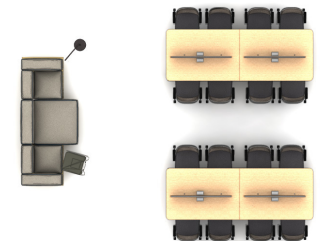

T400022

Footprint: 20' x 16'

List Price: \$33,829.00

NOTE: THIS SPECIFICATION IS FOR BUDGET PURPOSES. LIST PRICE

Qty	Part Number	Description	List	Ext. List
1	50091	Acen, Mesh Back Nesting Side Chair, with Arms - 1/Carton	\$519.00	\$519.00
5	50093	Acen, Mesh Back Nesting Side Chair, with Arms - 3/Carton	\$1,463.00	\$7,315.00
2	EW-12042RTL	Eleven Wood, 120" W x 42" D, Rectangular Library Table, includes tackboard mounting holes	\$4,490.00	\$8,980.00
4	EW-WM3606	Felt Wire Manager, Use with EW-S5430RT & EW-S8430RTE	\$66.00	\$264.00
4	FT1236	50"W x 12"H Fabric Tackboard - use with 168" Library Table	\$852.00	\$3,408.00
1	HN-3434CL	Hinchada 34x34x24 Left Facing Corner Cushion	\$1,724.00	\$1,724.00
1	HN-3434CR	Hinchada 34x34x24 Right Facing Corner Cushion	\$1,724.00	\$1,724.00
2	HN-3434WP	Hinchada 34x34x4 Slatted Platform	\$1,119.00	\$2,238.00
1	HN-4636C	Hinchada 36x46x24 Chaise Cushion	\$2,025.00	\$2,025.00
1	HN-4636WP	Hinchada 36.75x46x4 Slatted Platform	\$1,298.00	\$1,298.00
1	L-1729PT	Lotiv 17x20.25x33.875 Pull Up Table	\$776.00	\$776.00
8	PS-62W	White power supply (2) 15 amp outlets (2) 2.1 amp USB charging port	\$347.00	\$2,776.00
1	TL-S26F	Task Light, Floor Unit With Free Standing Base	\$782.00	\$782.00
			Total	\$33,829.00