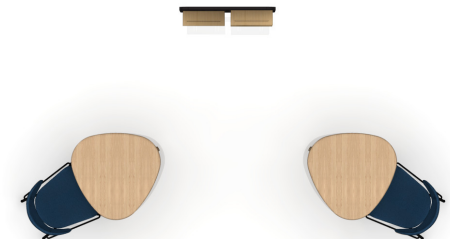

T400029

Footprint: 13' x 7'

List Price: \$9,362.00

NOTE: THIS SPECIFICATION IS FOR BUDGET PURPOSES. LIST PRICE CAN VARY BASED ON MATERIAL AND OPTION SELECTIONS.

Qty	Part Number	Description	List	Ext. List
2	104058	Bistro 22.25x22.25x40 Bar Stool	\$1,398.00	\$2,796.00
2	BI-32TST	Bistro 29.5x30.375x42.5 Triangular Standing Table	\$2,552.00	\$5,104.00
3	PND-1405PBSK	Pind 14" Peg Board Shelf Kit	\$269.00	\$807.00
1	PND-3232PB	Pind 32" x 32" Peg Board	\$655.00	\$655.00
			Total	\$9,362.00