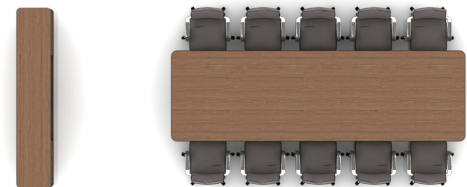

T400042

Footprint: 40' x 8'

List Price: \$36,732.00

NOTE: THIS SPECIFICATION IS FOR BUDGET PURPOSES. LIST PRICE CAN VARY BASED ON MATERIAL AND OPTION SELECTIONS.

Qty	Part Number	Description	List	Ext. List
10	77016	Pur 23.75x24.5x37.5 Mid Back Swivel	\$1,742.00	\$17,420.00
1	EN-15648RTB	Eleven Metal Base for 156x48 & 157x49 Tops	\$5,587.00	\$5,587.00
1	EN-9540SCM2	Eleven 95x18x39.875 Multi Storage Cabinet	\$10,566.00	\$10,566.00
1	EN-LWM1	Eleven Silver Leg Wire Manager	\$167.00	\$167.00
1	EN-T15648RT	Eleven 156x48x1 TFL Rectangular Top	\$2,992.00	\$2,992.00
			Total	\$36,732.00