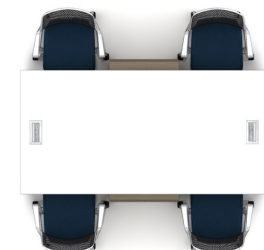

T400053

Footprint: 7' x 7'

List Price: \$9,554.00

NOTE: THIS SPECIFICATION IS FOR BUDGET PURPOSES. LIST PRICE CAN VARY BASED ON MATERIAL AND OPTION SELECTIONS.

Qty	Part Number	Description	List	Ext. List
4	16055	Flexxy 25x24.5x42.25-52.25 Mid Back Swivel Stool with Mesh Back	\$1,253.00	\$5,012.00
1	CC-K8442CBT	84"W x 42"D x 42"H Bar Height (1) Piece, TFL Table w/ Solid Color 3MM PP edge, Intermix Collaborative Conference	\$1,882.00	\$1,882.00
2	CC-M2435MP	Intermix 24x18.25x34.6875 Mobile Pedestal for Bar Height Table	\$975.00	\$1,950.00
2	PS-70S	Silver Power Supply (2) 12 amp outlets (2) 2.1 amp USB charging ports (1) RJ-45 data jack	\$355.00	\$710.00