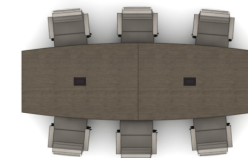

T400063

Footprint: 19' x 13'

List Price: \$26,859

NOTE: THIS SPECIFICATION IS FOR BUDGET PURPOSES. LIST PRICE CAN VARY BASED ON MATERIAL AND OPTION SELECTIONS.

T400063

Project: T400063

Qty	Part Number	Description	List	Ext. List
1	WM-48	47.5" Wire Manager	\$69.00	\$69.00
2	PS-78	Power Supply (silver) (2) 15 amp outlets (2) USB charging ports (1) open data port	\$504.00	\$1,008.00
1	CC-W6029BC	Intermix 60x22x29 Buffet Shelf Credenza	\$1,701.00	\$1,701.00
1	CC-W42108WPSM	Intermix 108x8.75x42 Wall Panel w Shelves, Optional Markerboard	\$2,529.00	\$2,529.00
1	CC-W3010FS4	Intermix 30x18x10 Floor Storage with 2 Sliding Doors 1 Section	\$979.00	\$979.00
1	CC-W10429PBTK	Intermix 104x29x28.75 Panel Pedestal Base with Aluminum End Caps for 144" Tops	\$3,922.00	\$3,922.00
1	CC-V14448BT	Intermix 144x48x1.1875 Boat-Shaped Top	\$4,477.00	\$4,477.00
6	75017	Arise 25.5x24.5x42.5-45.5 High Back Swivel	\$2,029.00	\$12,174.00
			Total	\$26,859.00