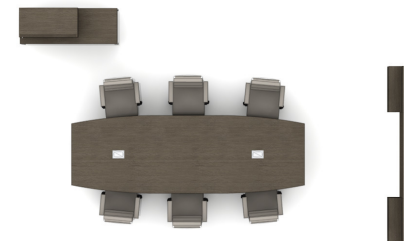

T400063

Footprint: 20' x 12'

List Price: \$29,426.00

NOTE: THIS SPECIFICATION IS FOR BUDGET PURPOSES. LIST PRICE CAN VARY BASED ON MATERIAL AND OPTION SELECTIONS.

Qty	Part Number	Description	List	Ext. List
6	75017	Arise 25.5x24.5x42.5-45.5 High Back Swivel	\$2,287.00	\$13,722.00
1	CC-M10429PBTK	Intermix 104x29x28.75 Panel Pedestal Base with Aluminum End Caps for 144" Tops	\$3,897.00	\$3,897.00
1	CC-M3610FS4	Intermix 36x18x10 Floor Storage with 2 Sliding Doors 2 Sections	\$815.00	\$815.00
1	CC-W14448BT	Intermix 144x48x1.1875 Boat-Shaped Top	\$4,916.00	\$4,916.00
1	CC-W42108WPSM	Intermix 108x8.75x42 Wall Panel w Shelves, Optional Markerboard	\$2,814.00	\$2,814.00
1	CC-W6029BC	Intermix 60x22x29 Buffet Shelf Credenza	\$1,893.00	\$1,893.00
1	PS-77	Black Power Supply (6) 12 amp outlets	\$170.00	\$170.00
2	PS-78	Alum. Power Supply (2) 15 amp outlets (2) USB charging ports (1) open data port	\$561.00	\$1,122.00
1	WM-48	47.5" Wire Manager	\$77.00	\$77.00
			Total	\$29,426.00