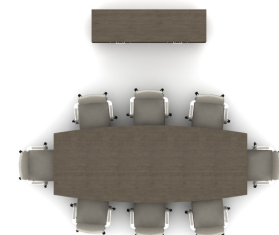

---

T400065

Footprint: 14' x 12'

List Price: \$18,315

NOTE: THIS SPECIFICATION IS FOR BUDGET PURPOSES. LIST PRICE CAN VARY BASED ON MATERIAL AND OPTION SELECTIONS.

# T400065

Project: T400065

Qty	Part Number	Description	List	Ext. List
1	CC-P12048BT	Intermix 120x48x1.125 Boat-Shaped Top	\$1,917.00	\$1,917.00
1	CC-M7136BCC	Intermix 71x20x36 Buffet Door/Drawer Credenza	\$2,389.00	\$2,389.00
1	CC-M24TPB	Intermix 24x8x28.75 - 8" Deep Panel Base	\$723.00	\$723.00
2	CC-M21TPB	Intermix 21x8x28.75 - 8" Deep Panel Base	\$615.00	\$1,230.00
8	77016	Pur 23.75x24.5x37.5 Mid Back Swivel	\$1,507.00	\$12,056.00