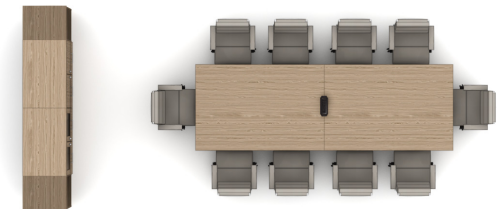

T400075

Footprint: 22' x 10'

List Price: \$48,714

NOTE: THIS SPECIFICATION IS FOR BUDGET PURPOSES. LIST PRICE CAN VARY BASED ON MATERIAL AND OPTION SELECTIONS.

T400075

Project: T400075

Qty	Part Number	Description	List	Ext. List
1	PS-80B	Power Supply (black) (2) 15 amp outlets (1) HDMI (1) USB charging port	\$1,155.00	\$1,155.00
1	MR-3724VCC	Meeting Room 37.25x24x72 Video Conferencing Cabinet	\$5,277.00	\$5,277.00
1	MR-3724GDC	Meeting Room 37.25x24x72 Display Glass Top Wood Bottom Doors	\$6,398.00	\$6,398.00
2	MR-1824OC	Meeting Room 18.625x24x72 Open Display Cabinet	\$2,682.00	\$5,364.00
1	CT1-14448-1G	Meeting Room 144X48x1.1875 Rectangular Top-LB edge	\$6,687.00	\$6,687.00
1	CB-02	Meeting Room 22x10.25x28.75 Full Column Base	\$1,333.00	\$1,333.00
2	CB-01	Meeting Room 22x8x28.75 Half Column Base	\$1,105.00	\$2,210.00
10	75017	Arise 25.5x24.5x42.5-45.5 High Back Swivel	\$2,029.00	\$20,290.00
			Total	\$48,714.00