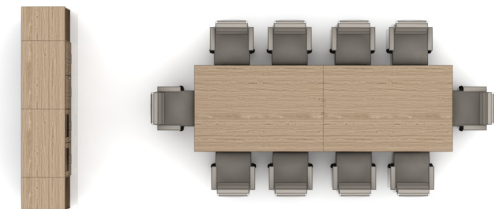

T400075

Footprint: 22' x 10'

List Price: \$54,461.00

NOTE: THIS SPECIFICATION IS FOR BUDGET PURPOSES. LIST PRICE CAN VARY BASED ON MATERIAL AND OPTION SELECTIONS.

Qty	Part Number	Description	List	Ext. List
10	75017	Arise 25.5x24.5x42.5-45.5 High Back Swivel	\$2,287.00	\$22,870.00
2	CB-01	Meeting Room 22x8x28.75 Half Column Base	\$1,229.00	\$2,458.00
1	CB-02	Meeting Room 22x10.25x28.75 Full Column Base	\$1,483.00	\$1,483.00
1	CT1-14448-1G	Meeting Room 144X48x1.1875 Rectangular Top-LB edge	\$7,441.00	\$7,441.00
2	MR-1824OC	Meeting Room 18.625x24x72 Open Display Cabinet	\$2,985.00	\$5,970.00
1	MR-3724GDC	Meeting Room 37.25x24x72 Display Glass Top Wood Bottom Doors	\$7,120.00	\$7,120.00
1	MR-3724VCC	Meeting Room 37.25x24x72 Video Conferencing Cabinet	\$5,872.00	\$5,872.00
1	PS-80B	Power Supply (black) (2) 15 amp outlets (1) HDMI (1) USB charging port	\$1,247.00	\$1,247.00
			Total	\$54,461.00