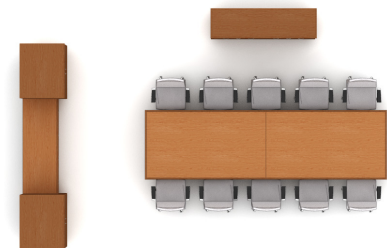

T400088

Footprint: 21' x 14'

List Price: \$44,425.00

NOTE: THIS SPECIFICATION IS FOR BUDGET PURPOSES. LIST PRICE CAN VARY BASED ON MATERIAL AND OPTION SELECTIONS.

Qty	Part Number	Description	List	Ext. List
1	MR-6624SC	Meeting Room 66x24x28.5 4-Door Storage Credenza	\$4,123.00	\$4,123.00
1	MR-3730SW	Meeting Room 37.25x30x72 Wardrobe	\$5,551.00	\$5,551.00
1	MR-3730MCSC	Meeting Room 37.25x30x72 Sto-Away Cabinet	\$4,625.00	\$4,625.00
1	CT3-16848-1G	Meeting Room 168x48x1.875 Rectangular Top-LB edge	\$8,757.00	\$8,757.00
3	CB-11	Meeting Room 24x6.75x28.75 Ellipse Base w/End Caps	\$1,070.00	\$3,210.00
1	BC-7036C-EG	Meeting Room 73.5x20.75x36 Buffet Credenza w/Sierra Edge	\$6,839.00	\$6,839.00
10	3515	Revel, Executive Back	\$1,132.00	\$11,320.00
			Total	\$44,425.00