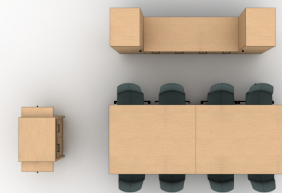

T400089

Footprint: 15' x 10'

carolina
an OFS company

#	Qty	Company	Catalogue	Part Number	Description
1	8	OFS	OST	85015-M	Harpin 19.5x22.75x35.25 Mid Back, Upholstered, Swivel Base
2	3	OFS	OME	CB-Y	Meeting Room 24x2.5x28.75 Panel Base
3	1	OFS	OME	CT1-12048-1G	Meeting Room 120x48x1 Long Grain Rectangular Top-LB edge
4	1	OFS	OME	HC2-3025	Meeting Room 30x25x36.5 Hospitality Cart/Side Pullouts
5	1	OFS	OME	MR-1824LSW	Meeting Room 18.625x24x72 Left Hinge Wardrobe
6	1	OFS	OME	MR-1824RSW	Meeting Room 18.625x24x72 Right Hinge Wardrobe
7	1	OFS	OME	MR-6624SC	Meeting Room 66x24x28.5 4-Door Storage Credenza