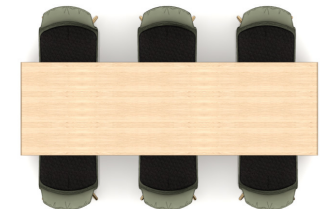

T400100

Footprint: 8' x 5'

List Price: \$13,930.00

NOTE: THIS SPECIFICATION IS FOR BUDGET PURPOSES. LIST PRICE CAN VARY BASED ON MATERIAL AND OPTION SELECTIONS.

T400100

Qty	Part Number	Description	List	Ext. List
6	85338	Harpin 18.5x22x35.5, Low Back, Wood Base, Plastic Guest Chair	\$1,160.00	\$6,960.00
1	KT-W9630KT	Kintra 96"W x 30"D x 29"H Desk Height Table	\$6,970.00	\$6,970.00
			Total	\$13,930.00