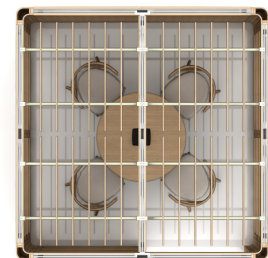

T400106

Footprint: 8' x 8'

List Price: \$43,834.00

NOTE: THIS SPECIFICATION IS FOR BUDGET PURPOSES. LIST PRICE CAN VARY BASED ON MATERIAL AND OPTION SELECTIONS.

Qty	Part Number	Description	List	Ext. List
2	79037-2	Yelly 20.75 x 19 x 29.75 Guest Chair, 2 Per Carton	\$2,491.00	\$4,982.00
1	CC-M18CB	Intermix 18x18x28.75 Cylinder Base	\$1,321.00	\$1,321.00
1	CC-W3636RT	Intermix 36x36x1.1875 Round Top	\$1,184.00	\$1,184.00
1	OB-84BMK	84" Beam Kit	\$1,678.00	\$1,678.00
2	OB-84BMK	84" Beam Kit	\$1,678.00	\$3,356.00
1	OB-84FWRK	84" Full Wall Rail Kit	\$1,012.00	\$1,012.00
1	OB-84RBRK	84" Center Roof Beam Kits	\$1,752.00	\$1,752.00
4	OB-CMD	Ceiling Modules, 42" x 47.1875" x 5.1875" -- Use on 2X2 with an OB-84RBRK and 2X3 with an OB-126RBRK	\$1,329.00	\$5,316.00
1	OB-CP	Corner Post	\$1,951.00	\$1,951.00
1	OB-CP	Corner Post	\$1,951.00	\$1,951.00
1	OB-CP	Corner Post	\$1,951.00	\$1,951.00
1	OB-CP	Corner Post	\$1,951.00	\$1,951.00
4	OB-FRWPA	42" Framed Split Infill Wall Panel - Acrylic	\$2,099.00	\$8,396.00
1	OB-FRWPV	42" Framed Split Infill Wall Panel - Veneer	\$2,606.00	\$2,606.00
4	OB-FWPW	42" Full Wall Panel - Veneer/HPL	\$976.00	\$3,904.00
1	PS-93B	Power Supply (Black), 10' Cord, (1) Power Outlet, (2) USB-A Charging Ports, (2) Wireless Charging Mats	\$523.00	\$523.00