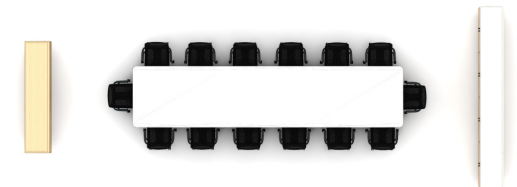

T400115

Footprint: 32' x 12'

List Price: \$140,051.00

NOTE: THIS SPECIFICATION IS FOR BUDGET PURPOSES. LIST PRICE CAN VARY BASED ON MATERIAL AND OPTION SELECTIONS.

| Qty | Part Number | Description | List | Ext. List |
|--------------|---------------|--|---------------------|-------------|
| 1 | 83-9030DSD | Rowen, Door Storage/Open Storage/Door Storage Credenza 89.5x20x30 | \$5,143.00 | \$5,143.00 |
| 14 | 86017 | Pret, all Mesh Mid Back Chair | \$881.00 | \$12,334.00 |
| 1 | EN-21648RTB | Eleven Metal Base for 216x48 & 217x49 Tops | \$7,480.00 | \$7,480.00 |
| 1 | EN-901480 | Eleven 217x49x1.375 Glass Rectangular Top Acid Etched Top | \$99,999.00 | \$99,999.00 |
| 1 | MM-14418TWBS | 144x18.5x5 Solid Surface Worksurface with Backsplash, Mile Marker | \$3,462.00 | \$3,462.00 |
| 4 | MM-361829HBCD | 36x18.25x29 Double Wall Hanging Base Cabinet with Doors, Mile Marker | \$868.00 | \$3,472.00 |
| 1 | TR-21648TPRC | Trace Power Ring With USB for 216x48 & 217x49 Rectangular Tops | \$7,726.00 | \$7,726.00 |
| 1 | VCWM4 | 3.9375x2x27.625 Vertical Wire Manager | \$435.00 | \$435.00 |
| Total | | | \$140,051.00 | |