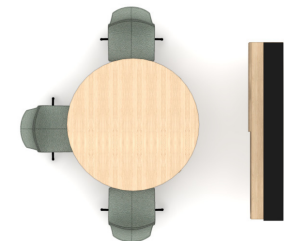

T400118

Footprint: 9' x 8'

List Price: \$9,164.00

NOTE: THIS SPECIFICATION IS FOR BUDGET PURPOSES. LIST PRICE

Qty	Part Number	Description	List	Ext. List
3	85015	Harpin, 19.25x23x34, Low Back Upholstered Swivel Chair	\$1,089.00	\$3,267.00
1	CC-W0872WS	Intermix 72x8x1 Wall Shelf	\$536.00	\$536.00
1	CC-W7215SB3W2	Intermix 72.25x13.75x15 Wall Storage with 1 Sliding Door 2 Sections	\$2,069.00	\$2,069.00
1	EW-54RT	Eleven Wood, 54" Dia, Round table	\$3,292.00	\$3,292.00