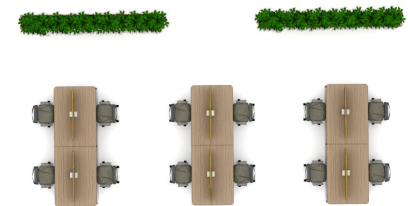

T400216

Footprint: 33' x 17'

List Price: \$44,043.00

NOTE: THIS SPECIFICATION IS FOR BUDGET PURPOSES. LIST PRICE

Qty	Part Number	Description	List	Ext. List
12	88017	Sladr, High Back Chair	\$596.00	\$7,152.00
2	CC-W14434PB	144x14x34, Planter Box	\$6,366.00	\$12,732.00
3	EW-12042RTL	Eleven Wood, 120" W x 42" D, Rectangular Library Table, includes tackboard mounting holes	\$4,591.00	\$13,773.00
6	EW-WM3606	Felt Wire Manager, Use with EW-S5430RT & EW-S8430RTE	\$67.00	\$402.00
6	FT1236	50"W x 12"H Fabric Tackboard - use with 168" Library Table	\$924.00	\$5,544.00
12	PS-62W	White power supply (2) 15 amp outlets (2) 2.1 amp USB charging port, 10' cord length	\$370.00	\$4,440.00
			Total	\$44,043.00