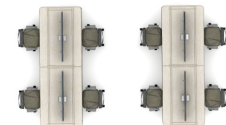

T400223

Footprint: 22' x 17'

List Price: \$72,844.00

NOTE: THIS SPECIFICATION IS FOR BUDGET PURPOSES. LIST PRICE

Qty	Part Number	Description	List	Ext. List
8	88017	Sladr, High Back Chair	\$596.00	\$4,768.00
3	92015	Kasura Chair, 25x25.5x31.5, Swivel Low Back	\$2,466.00	\$7,398.00
2	EW-12042RTL	Eleven Wood, 120" W x 42" D, Rectangular Library Table, includes tackboard mounting holes	\$4,591.00	\$9,182.00
4	EW-WM3606	Felt Wire Manager, Use with EW-S5430RT & EW-S8430RTE	\$67.00	\$268.00
4	FT1236	50"W x 12"H Fabric Tackboard - use with 168" Library Table	\$924.00	\$3,696.00
2	HCB	H Block	\$30.00	\$60.00
4	MCJ120M	120" Multi Circuit Jumper For 4-Wire Metal Conduit	\$134.00	\$536.00
1	MCJ46M	46" Multi Circuit Jumper For 4-Wire Metal Conduit	\$81.00	\$81.00
3	OB-42BMK	42" Beam Kit	\$1,102.00	\$3,306.00
7	OB-42FWRK	42" Full Wall Rail Kit	\$672.00	\$4,704.00
3	OB-4624WTR	45.5x23.5x1.125 Wedge Right Hand Full Wall Panel Worksurfaces	\$406.00	\$1,218.00
2	OB-CP	Corner Post	\$1,995.00	\$3,990.00
1	OB-CP	Corner Post	\$1,995.00	\$1,995.00
1	OB-CP	Corner Post	\$1,995.00	\$1,995.00
2	OB-DPLX1	Duplex Receptacle Circuit I	\$63.00	\$126.00
1	OB-DPLX2	Duplex Receptacle Circuit II	\$63.00	\$63.00
2	OB-FWPF	42" Full Wall Panel - Fabric	\$1,531.00	\$3,062.00
3	OB-FWPF	42" Full Wall Panel - Fabric	\$934.00	\$2,802.00
3	OB-FWPF	42" Full Wall Panel - Fabric	\$884.00	\$2,652.00
3	OB-FWPW	42" Full Wall Panel - Veneer/HPL	\$998.00	\$2,994.00
3	OB-FWPW	42" Full Wall Panel - Veneer/HPL	\$998.00	\$2,994.00
2	OB-TP	T Post	\$2,971.00	\$5,942.00
2	OB-TP	T Post	\$2,971.00	\$5,942.00
8	PS-62W	White power supply (2) 15 amp outlets (2) 2.1 amp USB charging port, 10' cord length	\$370.00	\$2,960.00
1	PWF2M	Power In-feed with 6' Cord	\$110.00	\$110.00
			Total	\$72,844.00