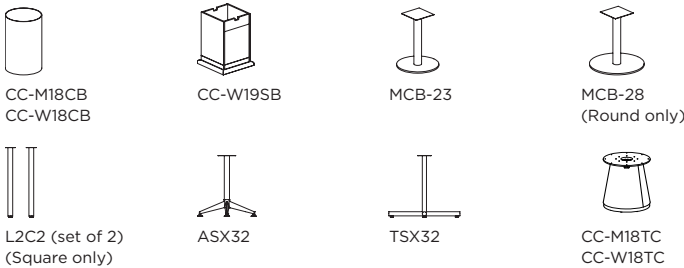

36" tops - require 1 base or 2 sets