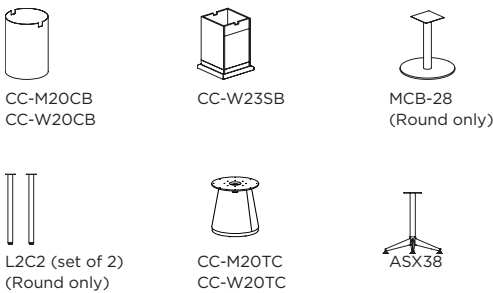

42" tops - require 1 base or 2 sets