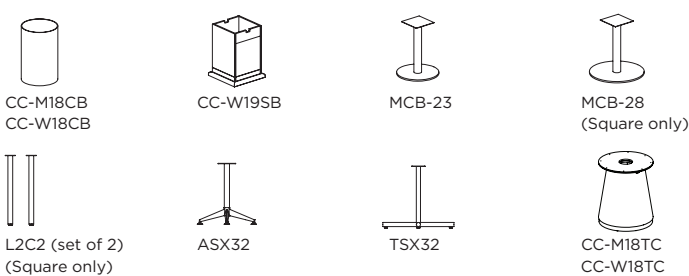

36" tops - require 1 base or 2 sets