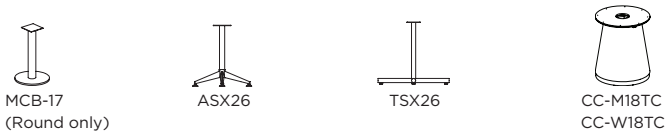

30" tops - require 1 base