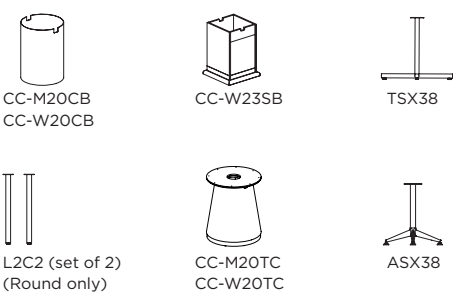

42" tops - require 1 base or 2 sets