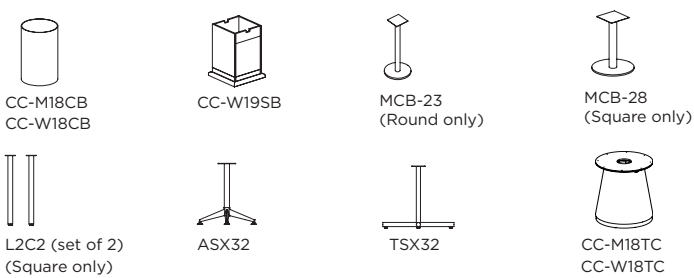

36" tops - require 1 base or 2 sets