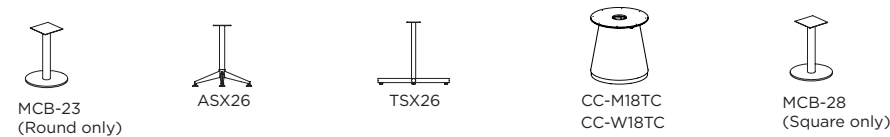

30" tops - require 1 base