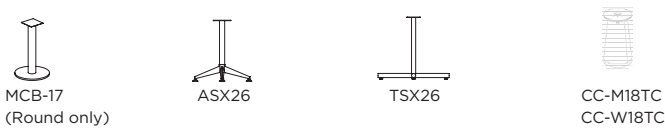

For easy selection of bases we have compiled a quick reference guide of compatible bases with tops.

BASE OPTIONS FOR ROUND AND SQUARE TOPS

Note: All round and square conference tops require additional weight in the base when using cylinder bases to prevent the table from tipping over. OFS provides instruction sheets and clear 6ml bags with base. Customer must provide dry sand for the additional weight.

Note: All stone types are required to use tapered cylinder bases

24" tops - require 1 base

30" tops - require 1 base

36" tops - require 1 base or 2 sets

42" tops - require 1 base or 2 sets

48" tops - require 1 base or 2 sets