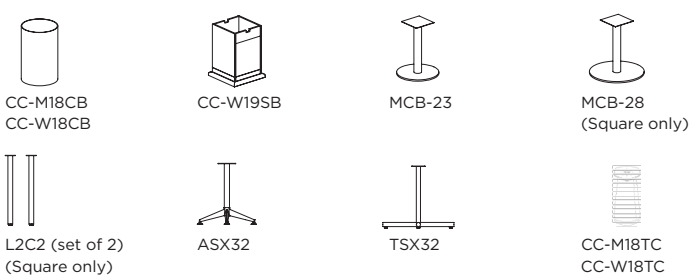

Note: All stone types are required to use tapered cylinder bases

24" tops - require 1 base

30" tops - require 1 base

36" tops - require 1 base or 2 sets

42" tops - require 1 base or 2 sets

48" tops - require 1 base or 2 sets

54", 59.5" and 60" tops - require 1 base or 2 sets

For easy selection of bases we have compiled a quick reference guide of compatible bases with tops.

BASE OPTIONS FOR OVAL TOPS

Note: b/base denotes distance between bases