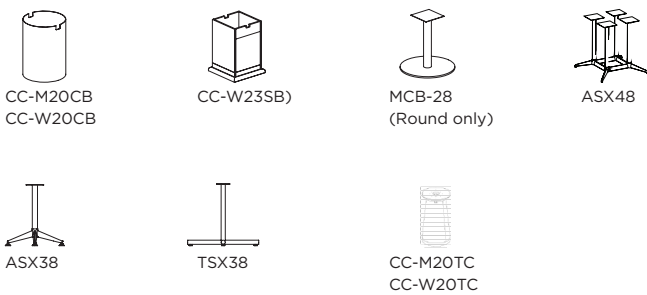

Note: All stone types are required to use tapered cylinder bases

24" tops - require 1 base

30" tops - require 1 base

36" tops - require 1 base or 2 sets

42" tops - require 1 base or 2 sets

48" tops - require 1 base or 2 sets

54", 59.5" and 60" tops - require 1 base or 2 sets

For easy selection of bases we have compiled a quick reference guide of compatible bases with tops.

BASE OPTIONS FOR OVAL TOPS

Note: b/base denotes distance between bases