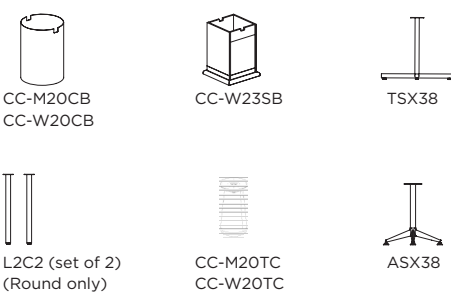

Note: All stone types are required to use tapered cylinder bases

24" tops - require 1 base

30" tops - require 1 base

36" tops - require 1 base or 2 sets

42" tops - require 1 base or 2 sets

48" tops - require 1 base or 2 sets

54", 59.5" and 60" tops - require 1 base or 2 sets

For easy selection of bases we have compiled a quick reference guide of compatible bases with tops.

BASE OPTIONS FOR OVAL TOPS

Note: b/base denotes distance between bases