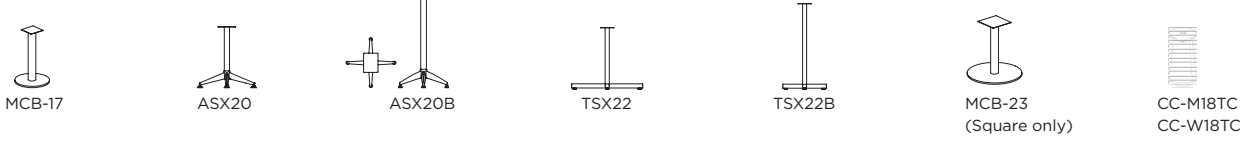

For easy selection of bases we have compiled a quick reference guide of compatible bases with tops.

BASE OPTIONS FOR ROUND AND SQUARE TOPS

Note: All round and square conference tops require additional weight in the base when using cylinder bases to prevent the table from tipping over. OFS provides instruction sheets and clear 6ml bags with base. Customer must provide dry sand for the additional weight.

Note: All stone types are required to use tapered cylinder bases

24" tops - require 1 base