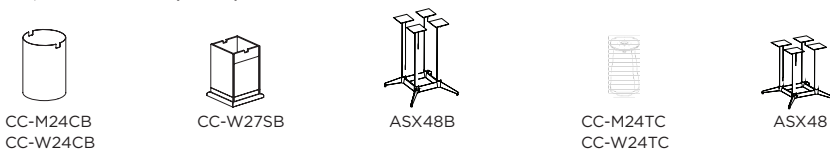

54", 59.5" and 60" tops - require 1 base or 2 sets