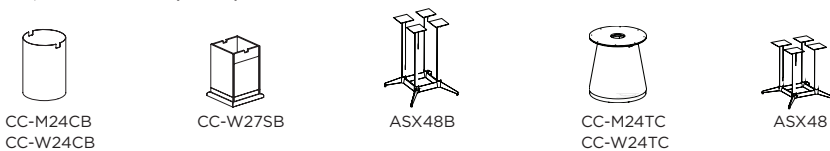

54", 59.5" and 60" tops - require 1 base or 2 sets