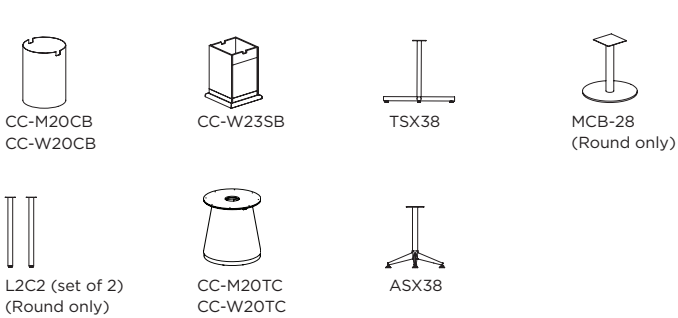

Note: All stone types are required to use tapered cylinder bases

24" tops - require 1 base

30" tops - require 1 base

36" tops - require 1 base or 2 sets

42" tops - require 1 base or 2 sets

48" tops - require 1 base or 2 sets

54", 59.5" and 60" tops - require 1 base or 2 sets

For easy selection of bases we have compiled a quick reference guide of compatible bases with tops.

BASE OPTIONS FOR OVAL TOPS

Note: b/base denotes distance between bases