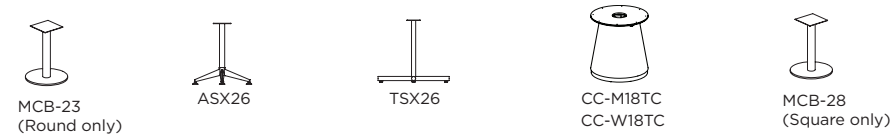

30" tops - require 1 base