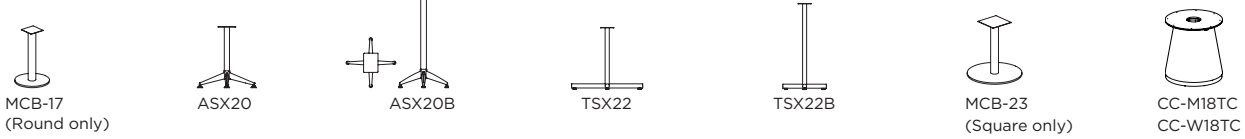

For easy selection of bases we have compiled a quick reference guide of compatible bases with tops.

BASE OPTIONS FOR ROUND AND SQUARE TOPS

Note: All round and square conference tops require additional weight in the base when using cylinder bases to prevent the table from tipping over. OFS provides instruction sheets and clear 6ml bags with base. Customer must provide dry sand for the additional weight.

Note: All stone types are required to use tapered cylinder bases

24" tops - require 1 base