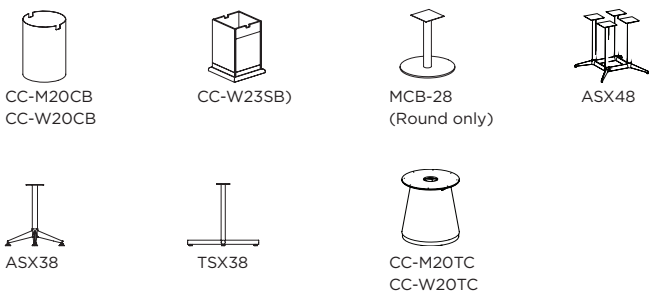

Note: All stone types are required to use tapered cylinder bases

24" tops - require 1 base

30" tops - require 1 base

36" tops - require 1 base or 2 sets

42" tops - require 1 base or 2 sets

48" tops - require 1 base or 2 sets

54", 59.5" and 60" tops - require 1 base or 2 sets

For easy selection of bases we have compiled a quick reference guide of compatible bases with tops.

BASE OPTIONS FOR OVAL TOPS

Note: b/base denotes distance between bases