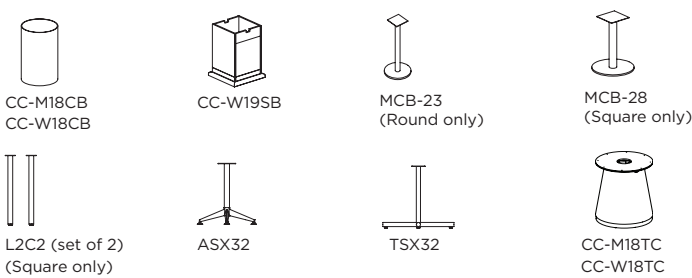

Note: All stone types are required to use tapered cylinder bases

24" tops - require 1 base

30" tops - require 1 base

36" tops - require 1 base or 2 sets

42" tops - require 1 base or 2 sets

48" tops - require 1 base or 2 sets

54", 59.5" and 60" tops - require 1 base or 2 sets

For easy selection of bases we have compiled a quick reference guide of compatible bases with tops.

BASE OPTIONS FOR OVAL TOPS

Note: b/base denotes distance between bases