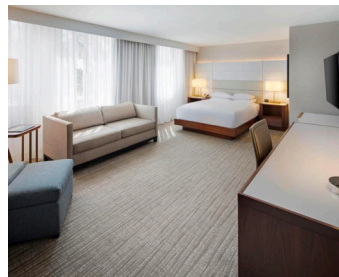

guestrooms in Southeast Florida. Current guest reviews indicate the project was a huge success! Each of the 221 newly renovated guestrooms feature a bright atmosphere with rich wood veneers and classic white and rose gold accents along with comfortable platform bedding, extra-large smart televisions, and superior custom furnishings.