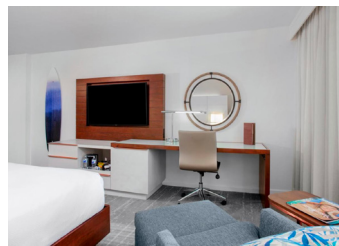

guestrooms in Southeast Florida. Current guest reviews indicate the project was a huge success! Each of the 221 newly renovated guestrooms feature a bright atmosphere with rich wood veneers and classic white and rose gold accents along with comfortable platform bedding, extra-large smart televisions, and superior custom furnishings.