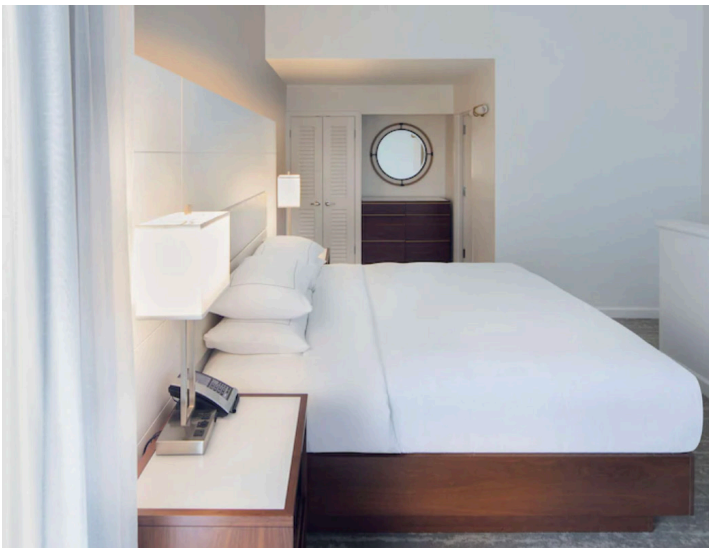

guestrooms in Southeast Florida. Current guest reviews indicate the project was a huge success! Each of the 221 newly renovated guestrooms feature a bright atmosphere with rich wood veneers and classic white and rose gold accents along with comfortable platform bedding, extra-large smart televisions, and superior custom furnishings.