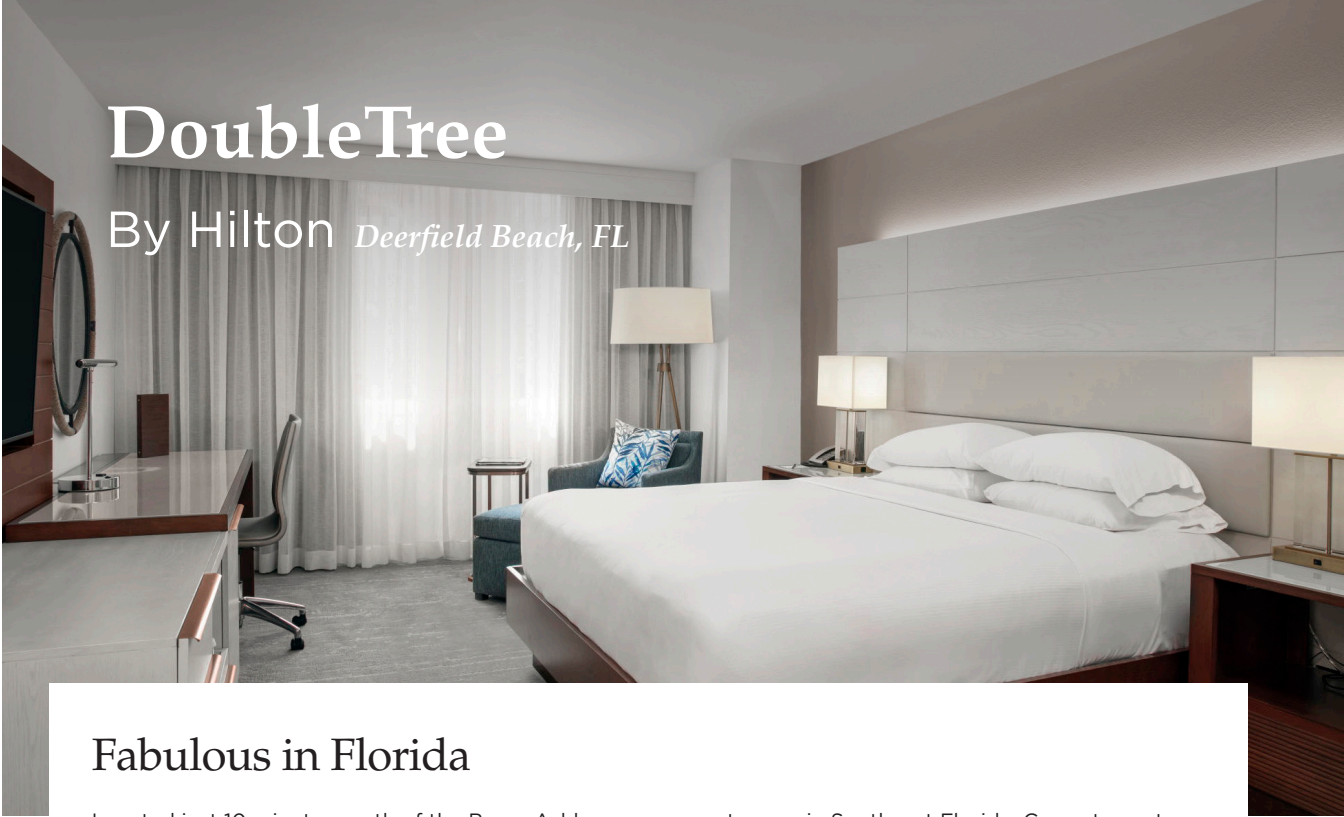

## DoubleTree

By Hilton *Deerfield Beach, FL*

guestrooms in Southeast Florida. Current guest reviews indicate the project was a huge success! Each of the 221 newly renovated guestrooms feature a bright atmosphere with rich wood veneers and classic white and rose gold accents along with comfortable platform bedding, extra-large smart televisions, and superior custom furnishings.